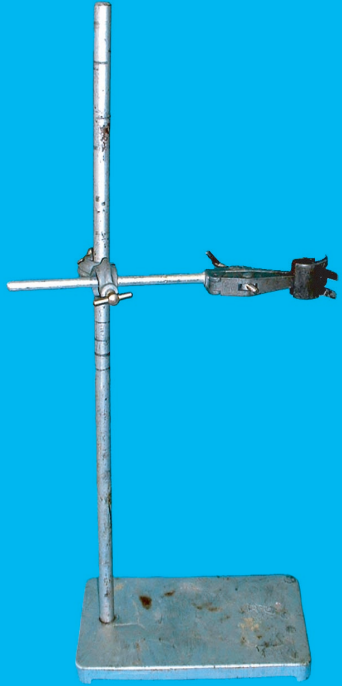

beaker

bunsen
burner

evaporating
basin

funnel

clamp
stand

cork